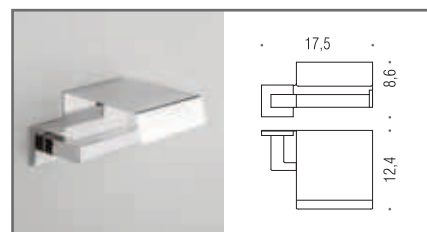

B3790 ☐
Porta rotolo
Paper holder

B3791 ☐
Porta rotolo coperto
Paper holder with cover