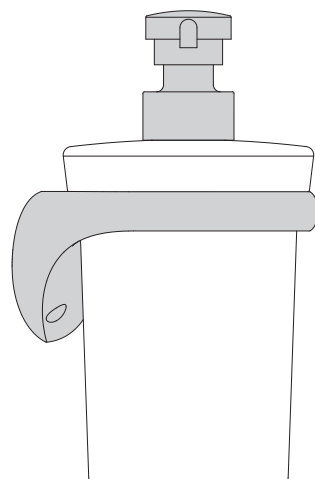

## Porta oggetti da vasca

Holding shelf for bath

## Porta rotolo coperto

Paper holder with shelter

• 17 •

• 11.5 •

• 12.5 •

# B9310DX

Design: Angeletti e Ruzza

**Spandisapone (L 0,32)**  
Soap dispenser

• 11 •

• 16.5 •

• 9.5 •