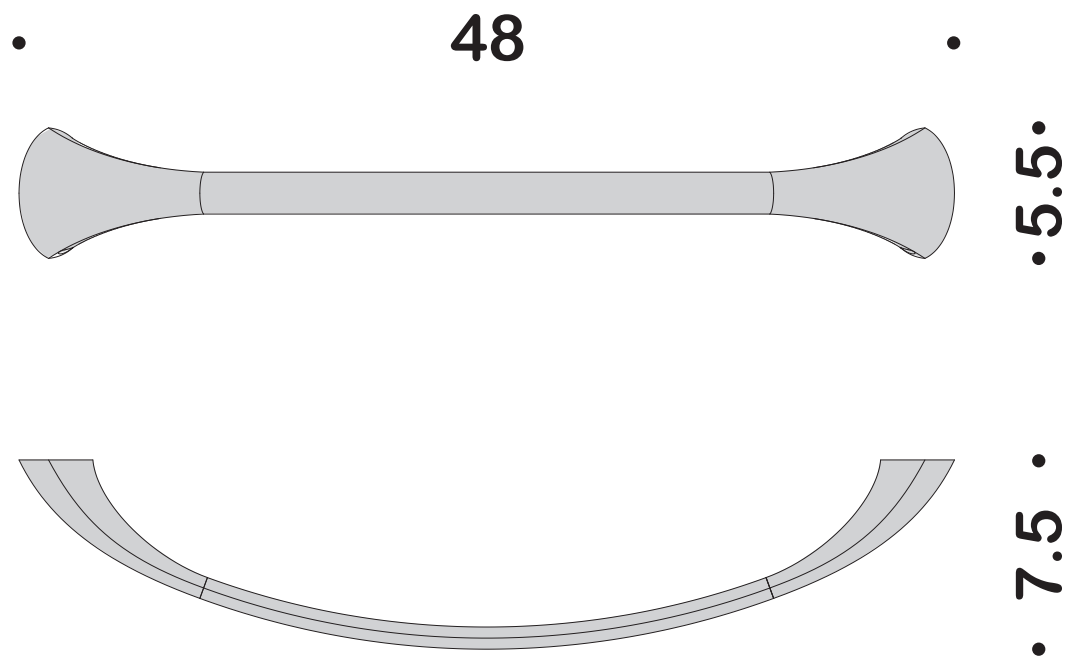

B2410

Design: Angeletti e Ruzza

Porta salvietta

Towel holder