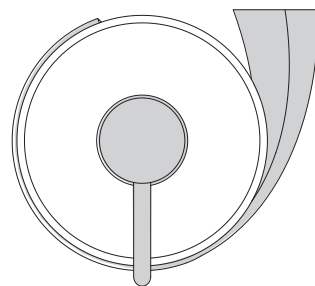

# B9310SX

Design: Angeletti e Ruzza

**Spandisapone (L 0,32)**  
Soap dispenser

• 11 •

• 16.5 •

• 9.5 •