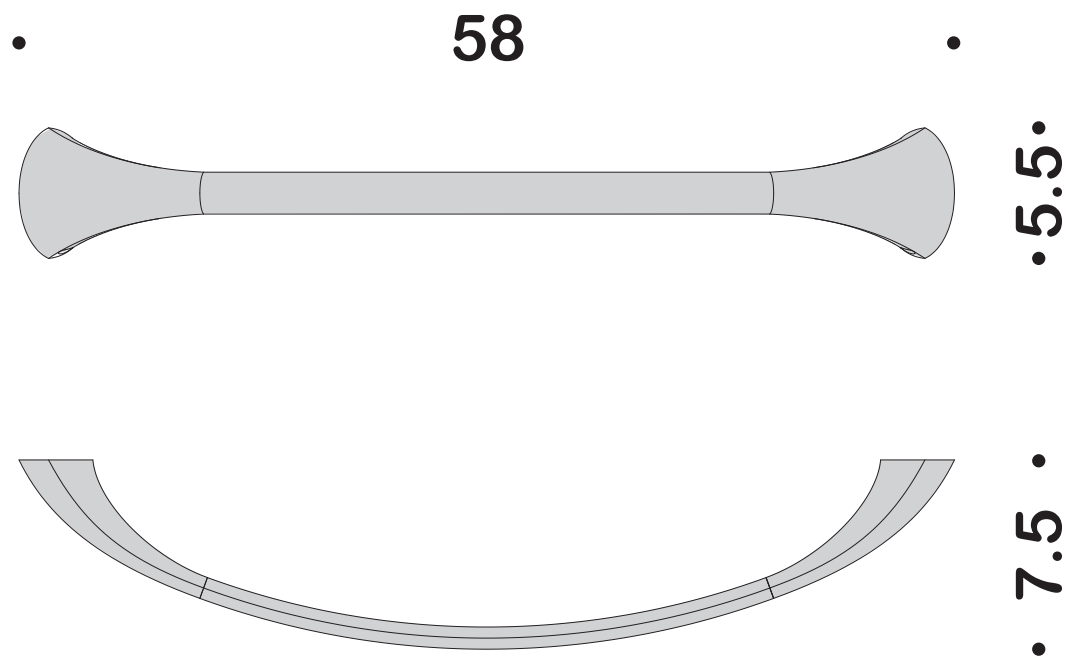

B2411

Design: Angeletti e Ruzza

Porta salvietta

Towel holder