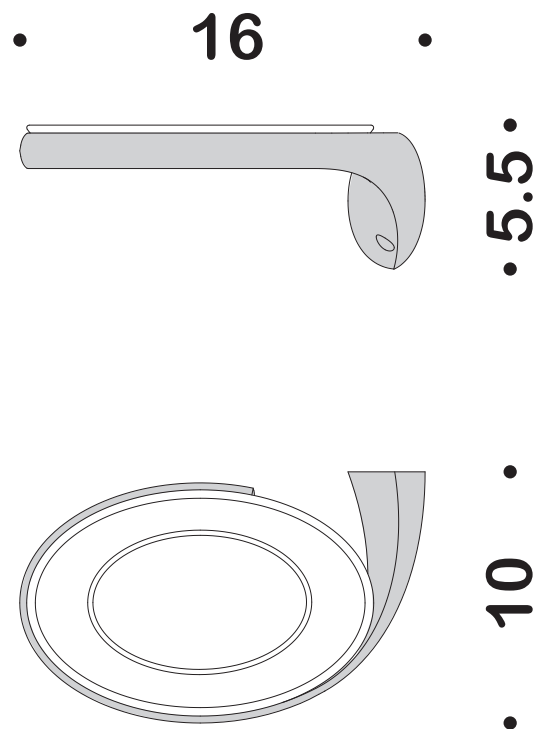

B2401SX

Design: Angeletti e Ruzza

Porta sapone

Soap dish holder