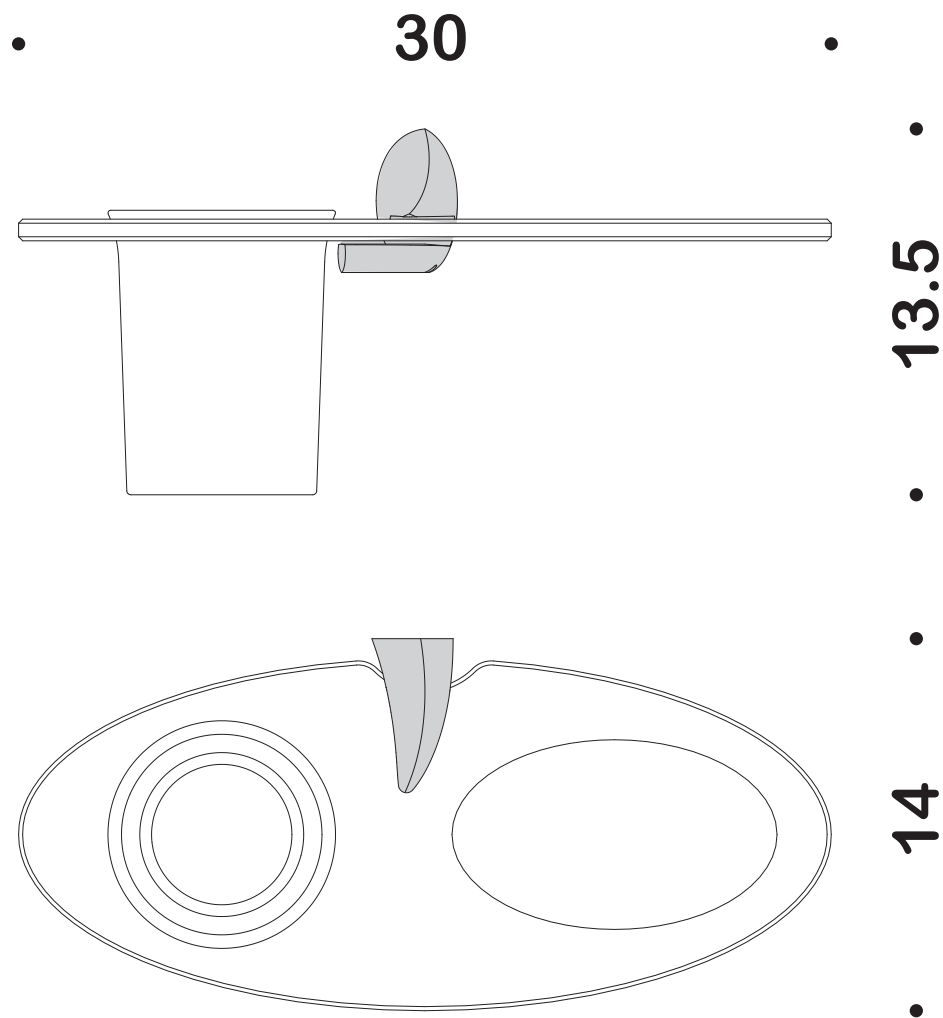

B2404

Design: Angeletti e Ruzza

Porta sapone e porta bicchiere

Soap dish holder and glass holder