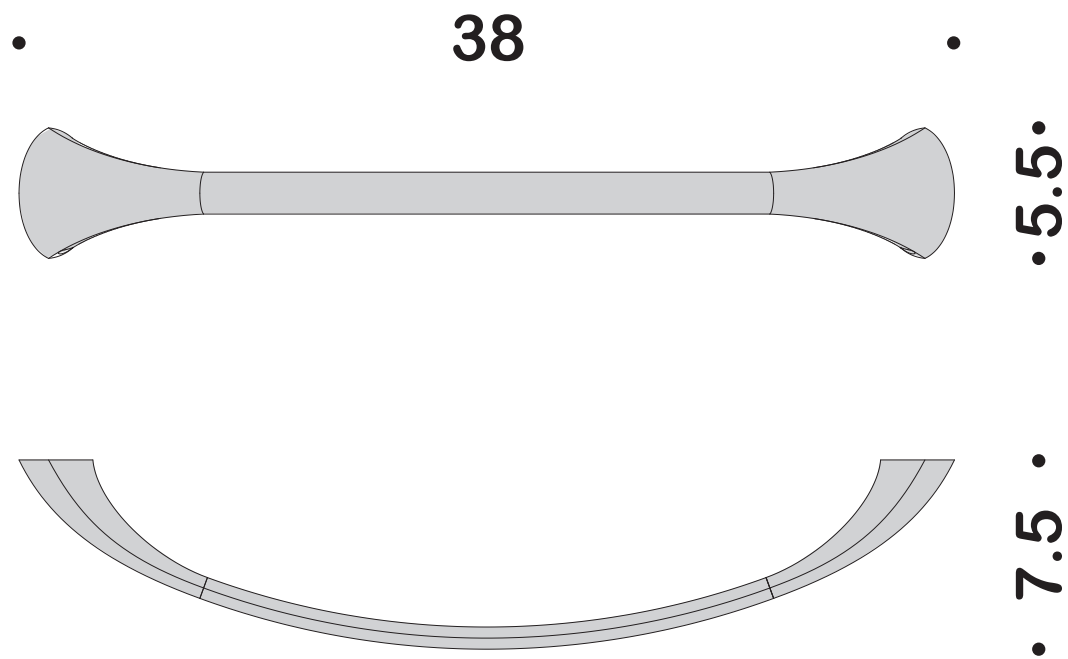

B2409

Design: Angeletti e Ruzza

Porta salvietta
Towel holder