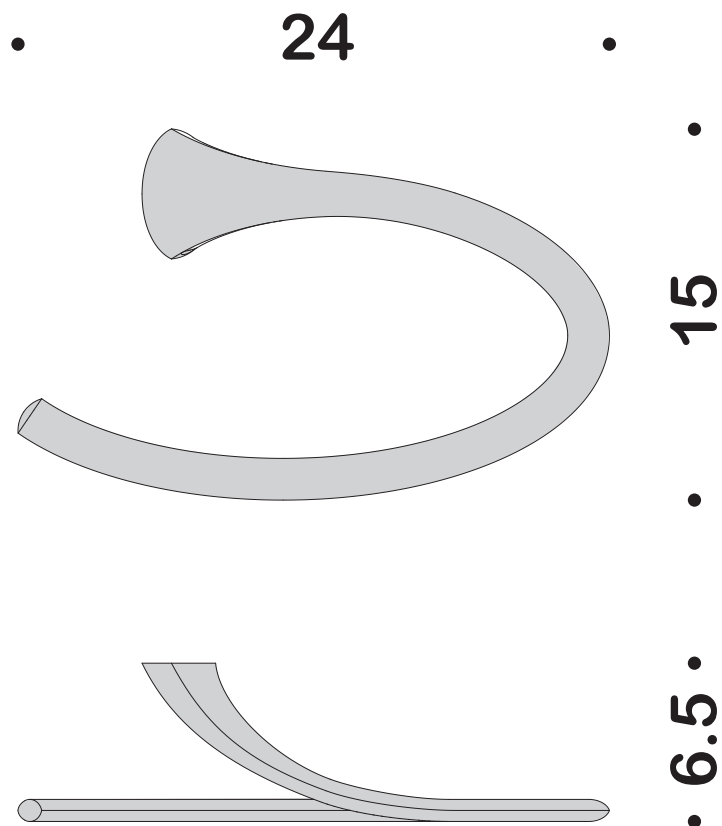

B2431

Design: Angeletti e Ruzza

Porta salvietta ad anello
Ring towel holder