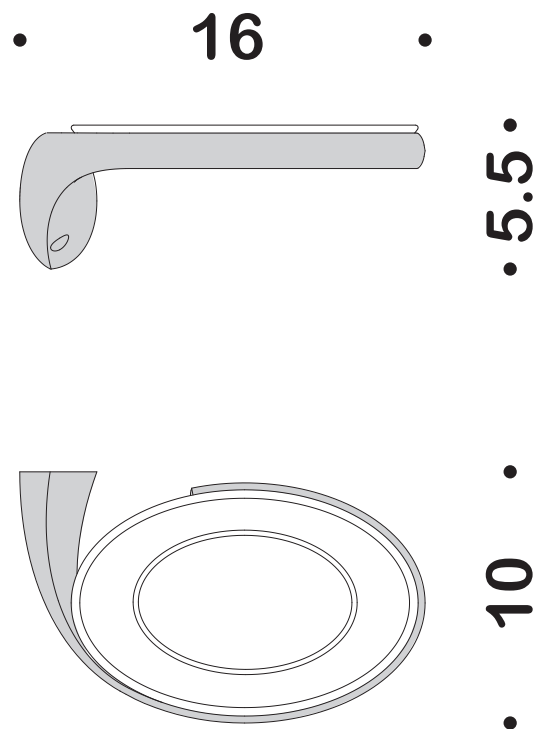

B2401DX

Design: Angeletti e Ruzza

Porta sapone

Soap dish holder