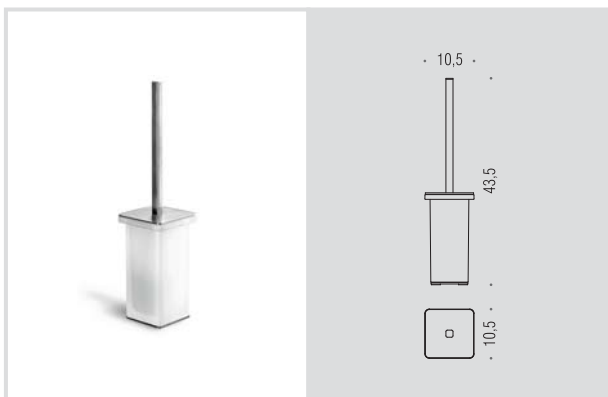

B7009
Porta salvietta
Towel holder

B7010
Porta salvietta
Towel holder

B7011
Porta salvietta
Towel holder

B7071
Porta riviste
Magazine rack

B7006
Porta scopino d'appoggio
Standing brush holder

B7007
Porta scopino
Hanging brush holder