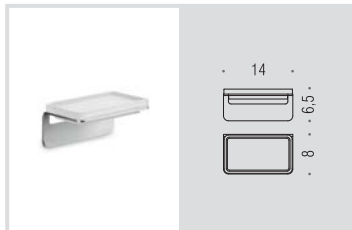

Over

Design: Efrem Bonacina e Giovanni Moro

B7001
Porta sapone
Soap dish holder