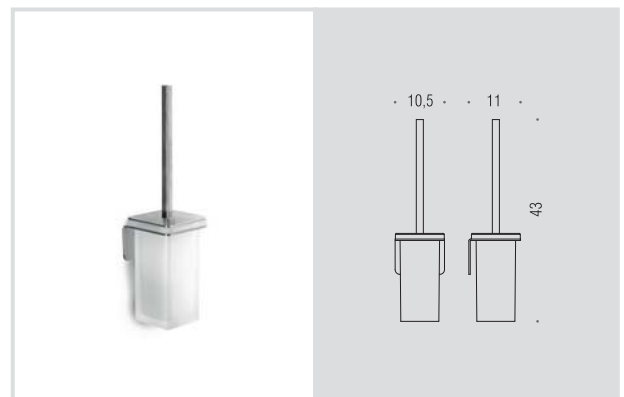

B7009
Porta salvietta
Towel holder

B7010
Porta salvietta
Towel holder

B7011
Porta salvietta
Towel holder

B7071
Porta riviste
Magazine rack

B7006
Porta scopino d'appoggio
Standing brush holder

B7007
Porta scopino
Hanging brush holder