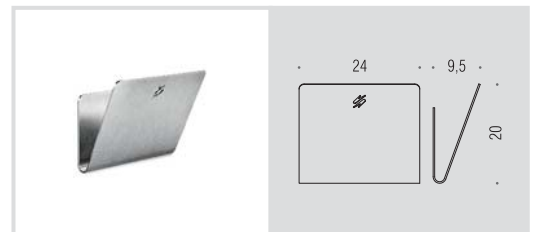

B7071
Porta riviste
Magazine rack